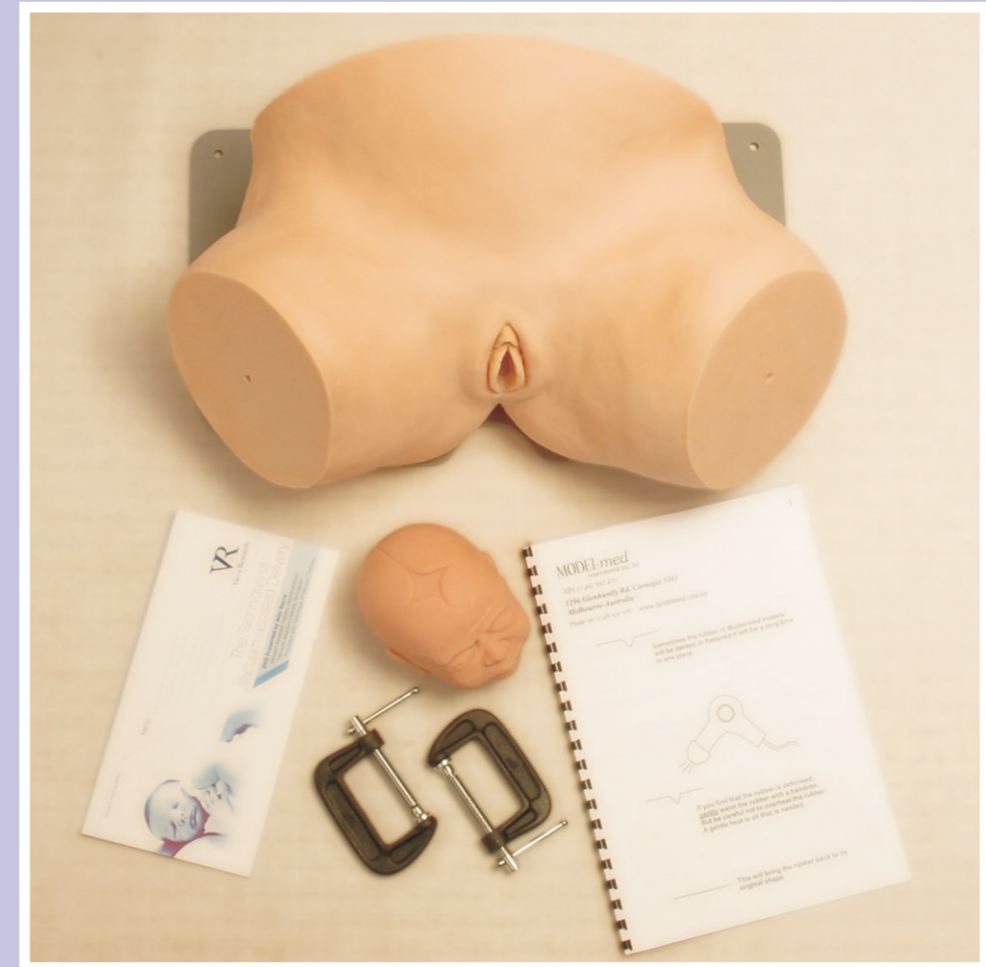

The MODEL-med
Lucy and her Mum
Instrumental Delivery Trainer